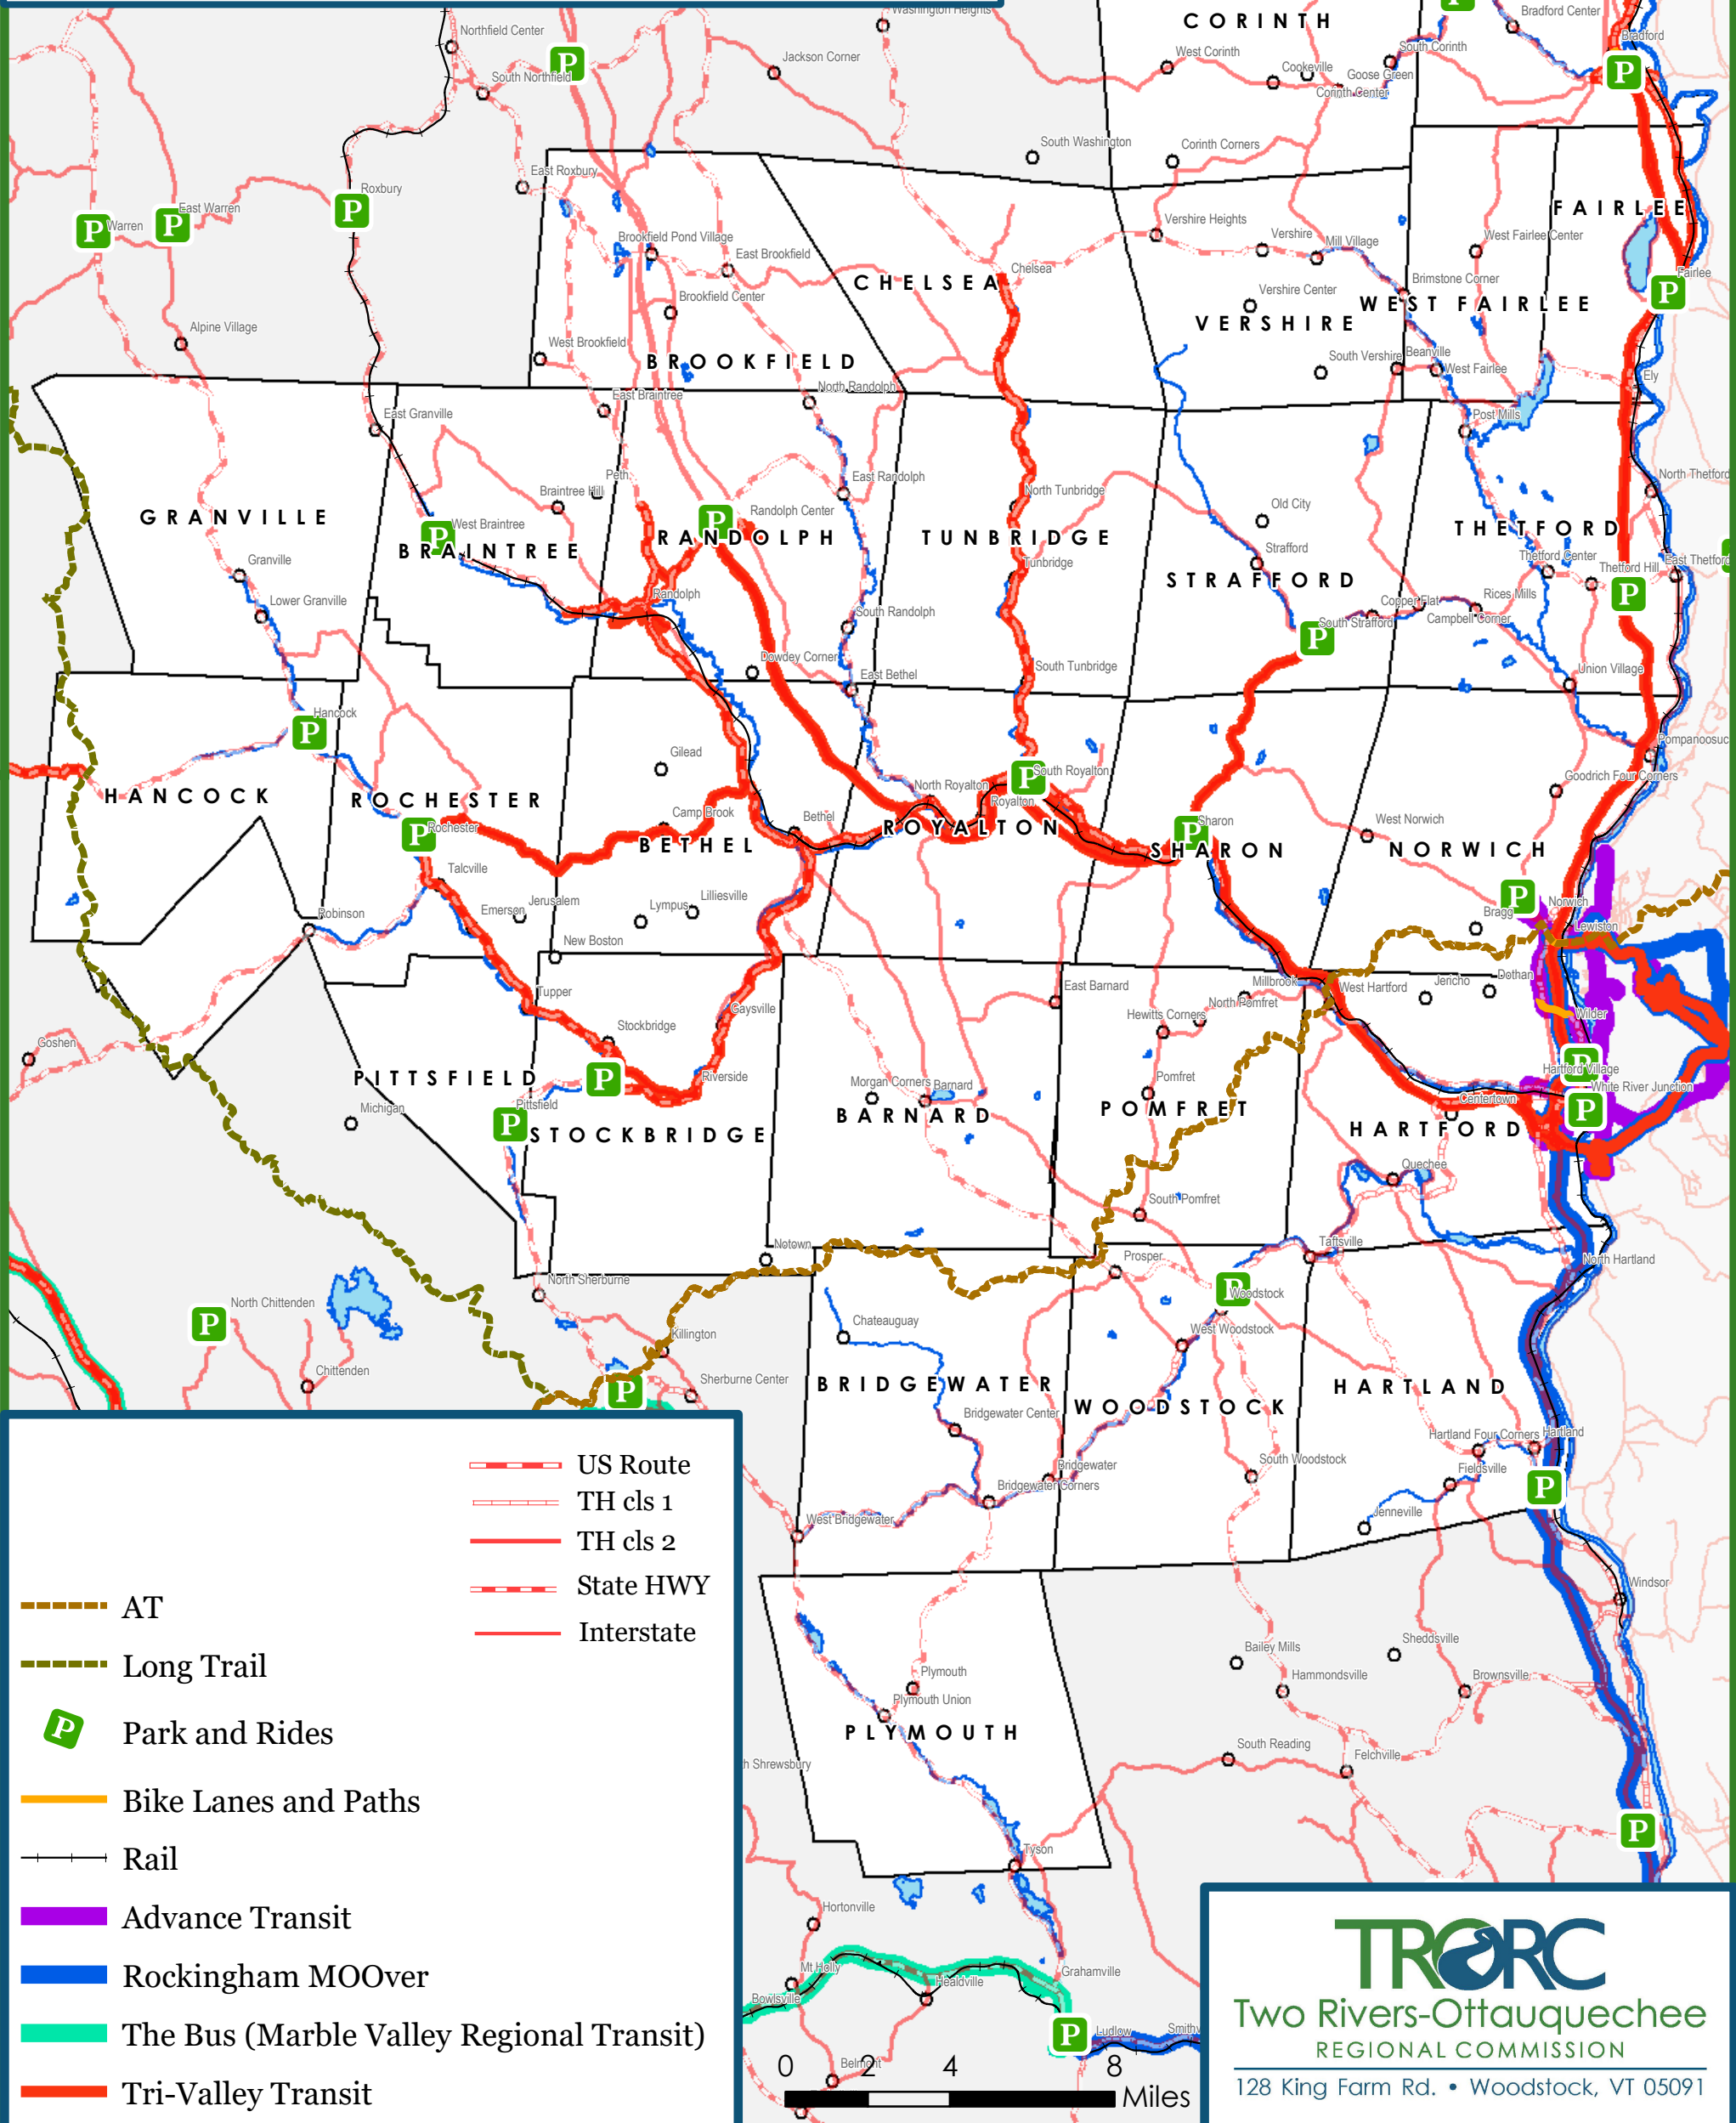

Two Rivers-Ottauquechee Region of Vermont

Regionally Significant Transportation Facilities

- Park and Rides
- Transit Providers & Rail
- AT and Long Trails
- Bike Lanes and Paths
- Federal & State Highway Systems

Map 8 of 14
2025 Regional Plan
Adopted 2/26/2025

- data current to 2024 posting on VTGEODATA portal
 - portal should be checked for most recent data

TRORC
 Two Rivers-Ottauquechee
 REGIONAL COMMISSION
 128 King Farm Rd. • Woodstock, VT 05091